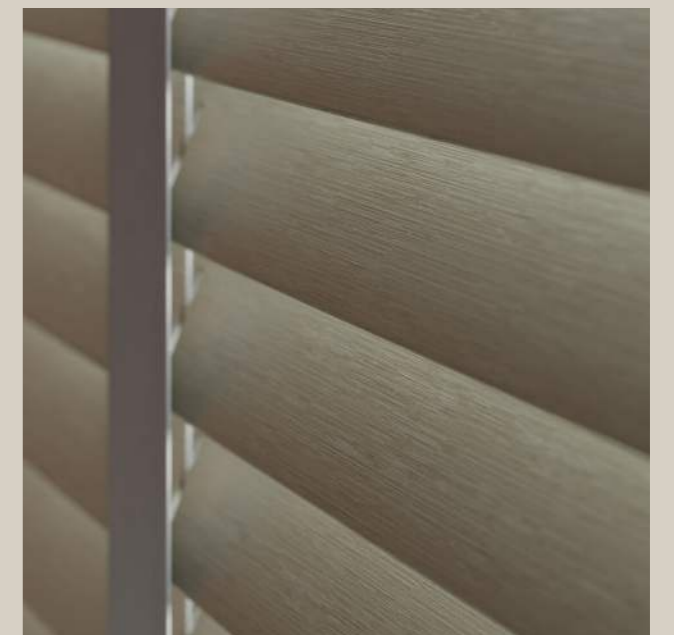

Bamboo

Bamboo's natural elegance, coupled with its durability and versatility, presents a stunning wood venetian with a subtle textured grain.

The delicately textured appearance of the bamboo slat creates a fresh and natural look in any home.

With its lightweight properties, it allows for effortless slat positioning of the blind to suit individual light filtering requirements. Bamboo venetian blinds are extremely versatile with their ability to compliment any centrepiece; accompany them with luxurious fabrics to create a richer finish or showcase the bamboo independent creating a minimalist and neutral feel.